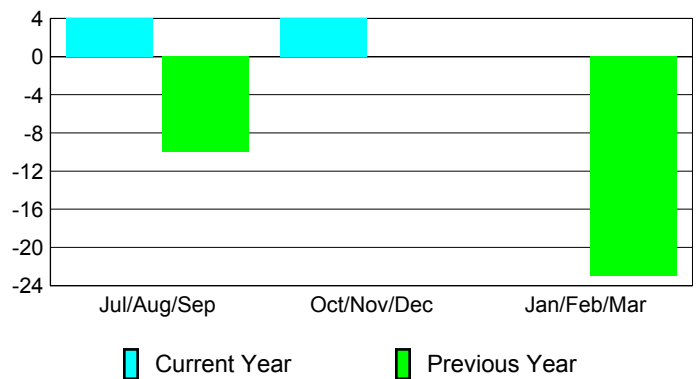

Club Results 2012-2013

Goal, New, Dropped, Gain/Loss

MEMBERSHIP

Membership Results
2012-2013

Membership
2011-2012

Month	Net Memb Goal	Actual New Memb	Actual Dropped Memb	Gain/Loss of Memb	Gain/Loss of Memb
Jul/Aug/Sep	0	23	-19	4	-10
Oct/Nov/Dec	0	19	-15	4	0
Jan/Feb/Mar	0				-23
Totals	0	42	-34	8	-33

Membership Results 2012-2013

Goal, New, Dropped, Gain/Loss

Comparison of Club Gain/Loss

Current Year Compared to the Previous Year

Comparison of Membership Gain/Loss

Current Year Compared to the Previous Year

YTD Status Quo Clubs 2012-2013

Status Quo Clubs Compared to Status Quo Members

Gender Comparison 2012-2013

Jul/Aug/Sep

Oct/Nov/Dec

Jan/Feb/Mar

Male

Female