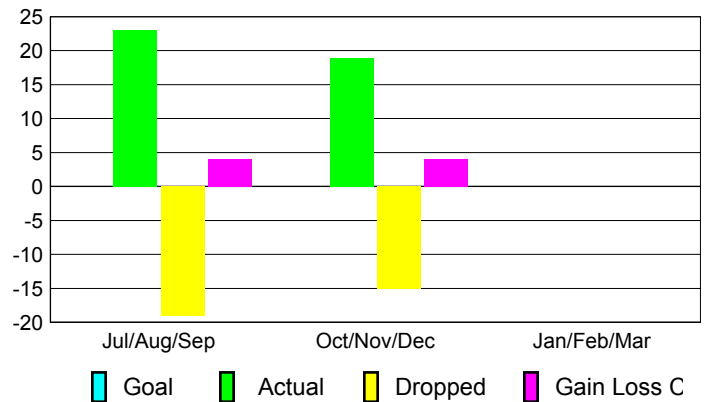

Club Results 2012-2013

Goal, New, Dropped, Gain/Loss

MEMBERSHIP

Membership Results
2012-2013

Membership
2011-2012

Month	Net Memb Goal	Actual New Memb	Actual Dropped Memb	Gain/Loss of Memb	Gain/Loss of Memb
Jul/Aug/Sep	0	23	-19	4	-10
Oct/Nov/Dec	0	19	-15	4	0
Jan/Feb/Mar	0				-23
Totals	0	42	-34	8	-33

Membership Results 2012-2013

Goal, New, Dropped, Gain/Loss

Comparison of Club Gain/Loss

Current Year Compared to the Previous Year

Comparison of Membership Gain/Loss

Current Year Compared to the Previous Year